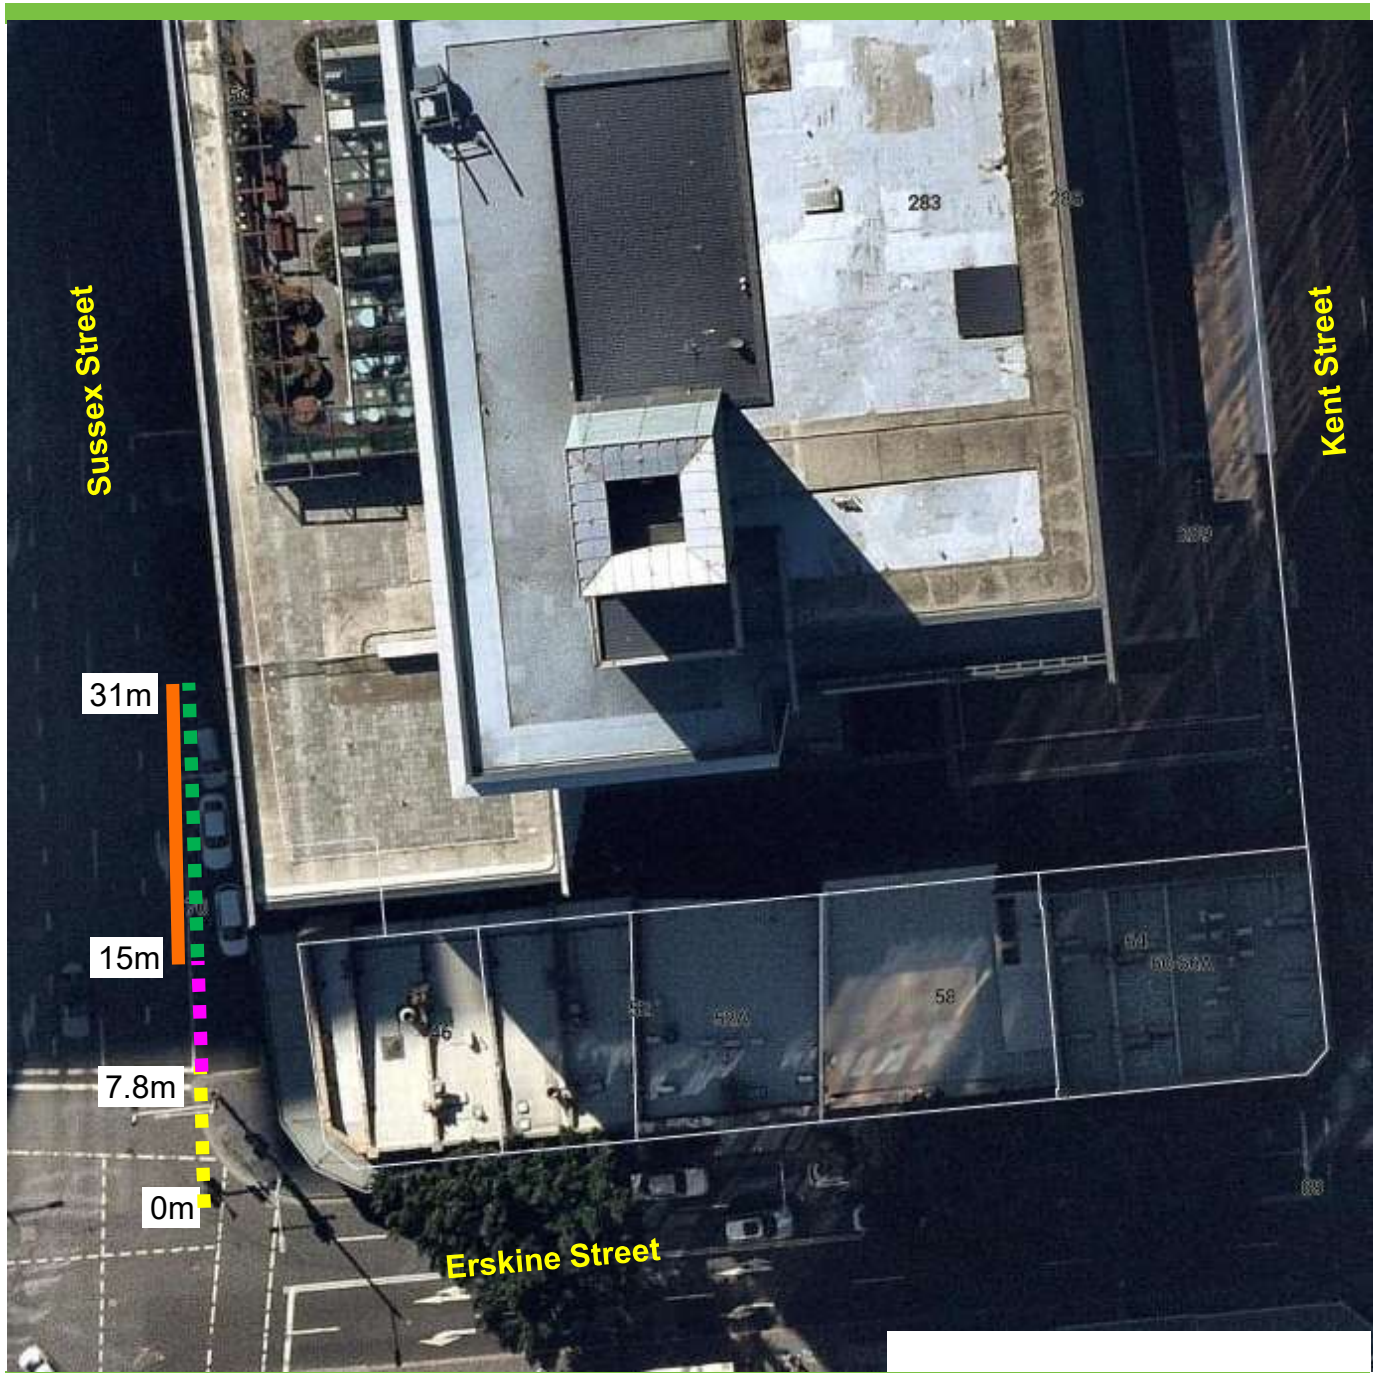

Proposal

Sussex Street, Sydney Proposed Works Zone

Existing

- ■ ■ "No Stopping"
- ■ ■ "P5 Minute
7am-9am
4.30pm-6pm
Mon-Fri"
- ■ ■ "Mail Zone Other Times"

Existing

- ■ ■ "P5 Minute 7am-9am, 4.30pm-6pm
Mon-Fri"
- ■ ■ "Loading Zone Ticket 9am-4.30pm Mon-
Fri, 6am-10am Sat"
- ■ ■ "4PTicket 6pm-12am Mon-Fri,
10am-10pm Sat, 8am-10pm Sun &
Public Holidays"

Proposed

- ■ ■ "Works Zone
7am-7pm Mon-Fri
7am-5pm Sat"
- ■ ■ "4P Ticket
7pm-Midnight Mon-Fri
5pm-10pm Sat
8am-10pm Sun & Public
Holidays"